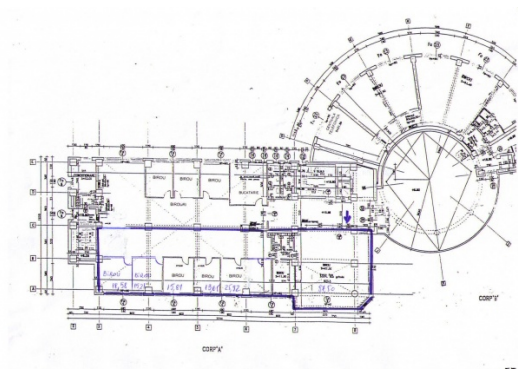

Typical floor plan

Public transport

Bus: 605

Contact

+40 21 302 3400

More information